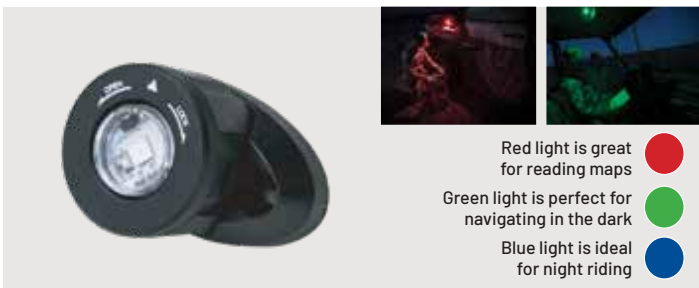

MULTI-FUNCTION CAB LIGHT

- LED dome light provides white, red, green and blue lighting options
- Removable to use as flashlight, battery-operated, recharges when vehicle is on

» 2884047
GENERAL XP 1000/4 '20-24
GENERAL 1000/4 '19-24

Red light is great for reading maps
Green light is perfect for navigating in the dark
Blue light is ideal for night riding

ELECTRICAL INSTALLS MADE EASY WITH
PLUG & PLAY

- To install accessories, simply plug the harness into the Polaris PULSE bar
- No need to remove nuts and stack wire terminals like a three-post terminal setup
- By plugging in your accessories, a secure connection is guaranteed every time

TOP SELLER
POLARIS PULSE LED LIGHT BAR HARNESS

- Required to easily add electric components

» 2883785
GENERAL XP 1000/4 '20-24
GENERAL 1000/4 '19-24