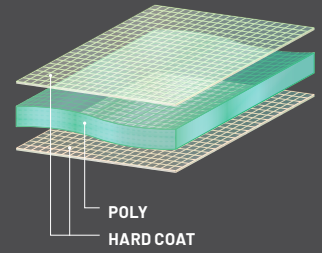

## GLASS vs POLY

Superior optical clarity (automotive level)  
 Scratch-resistant  
 Curved to fit, seals tight  
 Cold weather / heavy duty  
 Wiper-ready

Lightweight, flexible, easy to store/remove  
 Impact-resistant  
 Tight seal keeps out rain and dust  
 Hard Coat: 30x more scratch resistance than regular poly