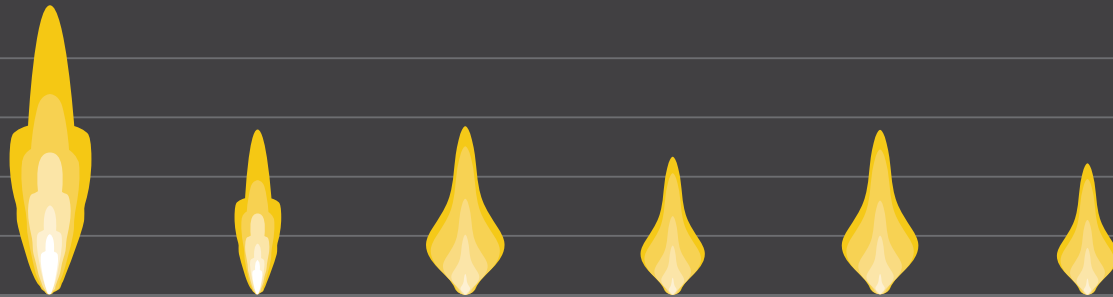

MAX PERFORMANCE
Validated to work as hard as your machine does

DOESN'T OVERTAX
Trust it to work when you need it to

PRO ARMOR®

ACCESSORIES

RUGGED CONSTRUCTION

Pro Armor lights are designed to be big and beefy with an aggressive style all their own, and housed in IP67 marine-grade rated UV polyester powdercoating.

MASSIVELY BRIGHT

Pro Armor builds bright lights designed for any riding experience. All that power is directed through heat dissipating aluminum for streamlined heat management.

DUAL-ROW LED

The most spread and farthest illumination downrange. Easy to mount.
Available in 27.9 cm & 78.7 cm

SINGLE-ROW LED

Powerful, compact, low-profile light bars with sleek look.
Available in 27.9 cm, 50.8 cm, & 101.6 cm

CUBE LED

Small size allows mounting in strategic locations for added lighting.
Available in Spot

WINDSHIELDS & REAR PANELS

DOORS

ROOFS & PROTECTION

STORAGE, CAB COMFORT & HUNT

AUDIO

LIGHTING

WHEELS & TYRES

WINCHES, PLOWS & TRACKS

COMBO

OPTICS

Model	Beam Size	Power (W)	Power (Lumens)
RIGID SR-SERIES 20,064	81.3 CM	20,064	2884299
RIGID SR-SERIES 7,920	25.4 CM	7,920	2883123
PRO ARMOR SINGLE-ROW 7,600	101.6 CM	7,600	2889793
PRO ARMOR SINGLE-ROW 7,500	83.8 CM	7,500	2889791
PRO ARMOR DUAL-ROW 13,500	78.7 CM	13,500	2889790
PRO ARMOR SINGLE-ROW 4,700	50.8 CM	4,700	2889792

1,200 m
960 m
720 m
480 m
240 m

BRAND SIZE TYPE
RAW LUMENS
PN

ADD A HARNESS TO MOUNT YOUR LIGHTS

MODEL	LIGHT BAR SET-UPS	
	1 LIGHT IN 1 LOCATION ON 1 SWITCH	2 LIGHTS IN 2 LOCATIONS ON 1 SWITCH
2019-2024 ALL MODELS	POLARIS PULSE LED LIGHT BAR HARNESS 2883785	POLARIS PULSE LED LIGHT BAR HARNESS 2883785 Y-HARNESS 2879860