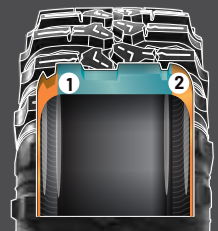

1. 1 Firmer Durometer Rubber = Longer Life
2. 2 Softer Durometer Rubber = More Grip

ACCESSORIES

WINDSHIELDS & REAR PANELS

DOORS

ROOFS & PROTECTION

STORAGE, CAB COMFORT & HUNT

AUDIO

LIGHTING

WHEELS & TYRES

WINCHES, PLOWS & TRACKS