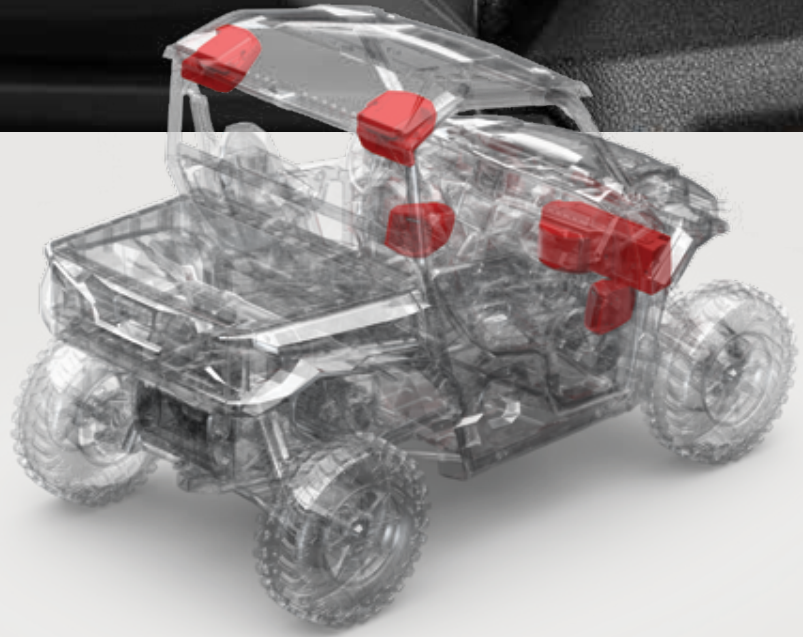

WHEELS & TYRES

WINCHES, PLOWS & TRACKS

PLUG AND PLAY

ELEMENT READY™

NO LOSS OF CARGO SPACE

BLUETOOTH CAPABLE

An industry first. A true factory installed integrated off-road audio system. Rockford Fosgate partnered with Polaris to purpose build the highest performing system specifically for the GENERAL platform. Tuned and rider-centric to create a class leading audio experience that is second to none.