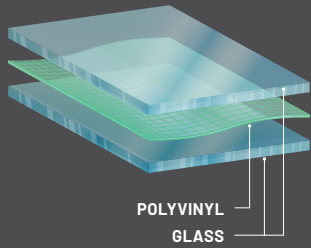

## GLASS vs POLY

Superior optical clarity (automotive level)  
 Scratch-resistant  
 Curved to fit, seals tight  
 Cold weather / heavy duty  
 Wiper-ready

Lightweight, flexible, easy to store/remove  
 Impact-resistant  
 Tight seal keeps out rain and dust  
 Hard Coat: 30x more scratch resistance than regular poly