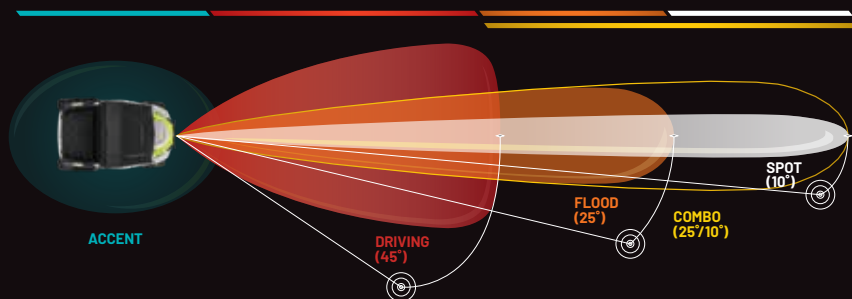

BUILD YOUR VISION

Consider the optics, angle & how you will use your vehicle to choose the right light or set of lights.

OPTICS LIGHT ANGLE	ACCENT	DRIVING (45°)	FLOOD (25°)	SPOT (10°)	COMBO (25°/10°)
DRIVING SPEED	All	Slow to medium	Slow to medium	High	All
BEAM	Diffused glow	Extra-wide	Wide/shorter	Concentrated/long	Inner spot & outer flood
RECOMMENDED MOUNTING	Low/wheel well	All points	Low/rear	High points	All points
TERRAIN & RIDING STYLE	Added style & personalization in any terrain	All riding & utility	Wide-open terrain or trails & utility	Trail & tight conditions	All riding & utility