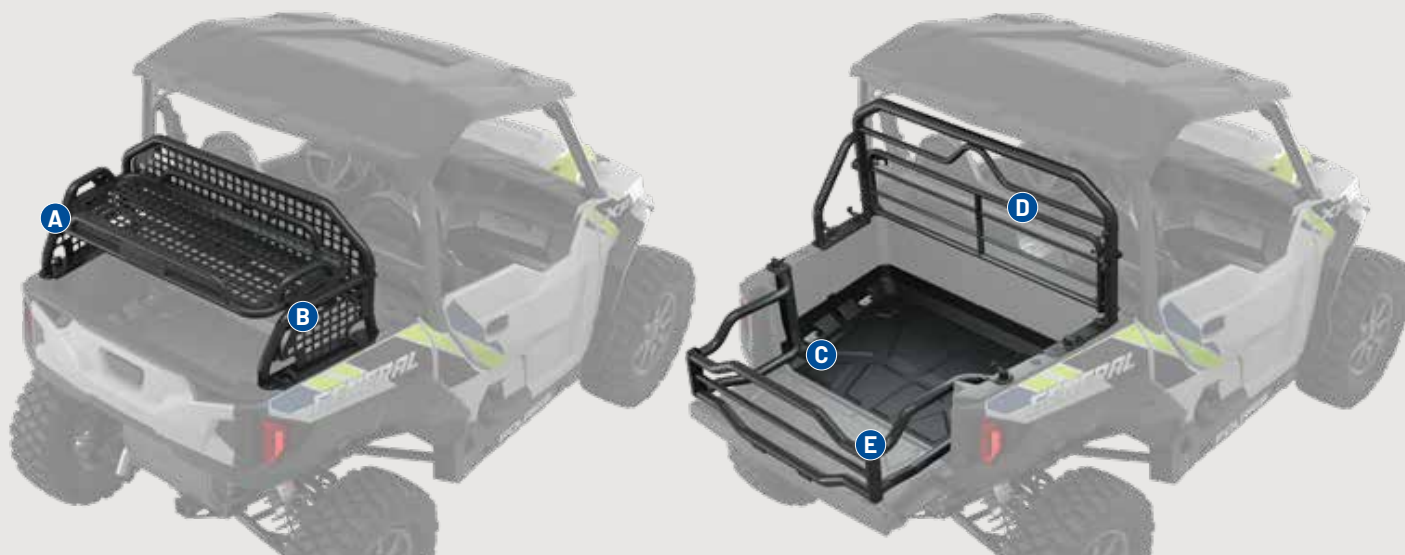

STORAGE

A REAR ADVENTURE RACK

• Mount is solid, does not fold

» 2885113

GENERAL XP 1000/4 '20-24
GENERAL 1000/4 '16-24

See P. 23 for more info

B KOLPIN STRONGHOLD MOUNT

» 2885114

GENERAL XP 1000/4 '20-24
GENERAL 1000/4 '16-24

See P. 23 for more info

C CARGO BED MAT

» 2881933

GENERAL XP 1000/4 '20-24
GENERAL 1000/4 '16-24

D TIP-DOWN HEADACHE RACK

» 2882144

GENERAL XP 1000/4 '20-24
GENERAL 1000/4 '16-24

Not compatible with Kolpin Stronghold Mount (2885114)

E BED EXTENDER

» 2881547

GENERAL XP 1000/4 '20-24
GENERAL 1000/4 '16-24

Not compatible with Kolpin Stronghold Mount (2885114)