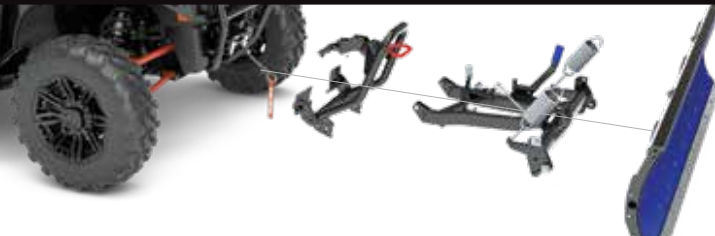

PLOWS & TRACKS

PLOW SYSTEMS (WINCH REQUIRED, SOLD SEPARATELY)

Choose a Glacier Plow System, designed to help you get the most out of your GENERAL during snowy months. Select a system based on your plowing needs with premium add-ons including a hydraulic lift system or additional plow accessories.

GLACIER PRO HD PLOW SYSTEM WITH HYDRAULICS

System includes:

- Mount (2881763)
- Frame (2880260)
- 183 cm Steel Plow (2880270)
- Hydraulic Angle (2889052)
- Hydraulic Controller (2883391)
- Plow Markers (2872726)
- Plow Deflector (2858541)

» 3880014

GENERAL XP 1000/4 '20-24
GENERAL 1000/4 '16-24

Requires lift method:
See winches below.

GLACIER PRO HD PLOW SYSTEM

System includes:

- Mount (2881763)
- Frame (2880260)
- 168 cm Poly Plow (2880269)

» 3880015

GENERAL XP 1000/4 '20-24
GENERAL 1000/4 '16-24

Requires lift method:
See winches and hydraulic lift options below.

GLACIER HD PLOW SYSTEM

System includes:

- Mount (2883256)
- Frame (2882927)
- 183 cm Steel Plow (2889307)

» 3880016

GENERAL XP 1000/4 '20-24
GENERAL 1000/4 '16-24

Requires lift method:
See winches and hydraulic lift options below.

CHOOSE A PLOW SYSTEM

ACCESSORIES

WINDSHIELDS & REAR PANELS

DOORS

ROOFS & PROTECTION

STORAGE, CAB COMFORT & HUNT

AUDIO

LIGHTING

WHEELS & TYRES

WINCHES, PLOWS & TRACKS

GLACIER PRO HD PLOW SYSTEM

GLACIER PRO HD GIVES YOU

183 cm or 168 cm Blades Choice of poly or steel Manual angle system standard