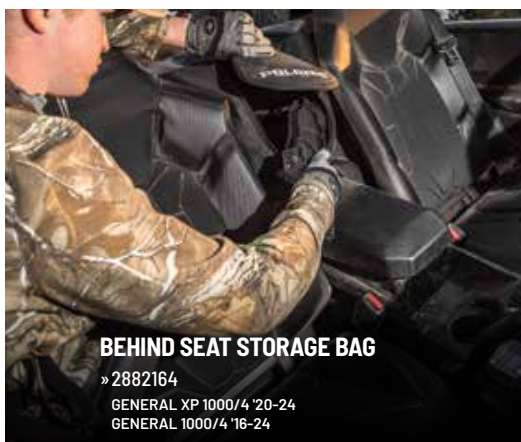

BEHIND SEAT STORAGE BAG

» 2882164

GENERAL XP 1000/4 '20-24
GENERAL 1000/4 '16-24