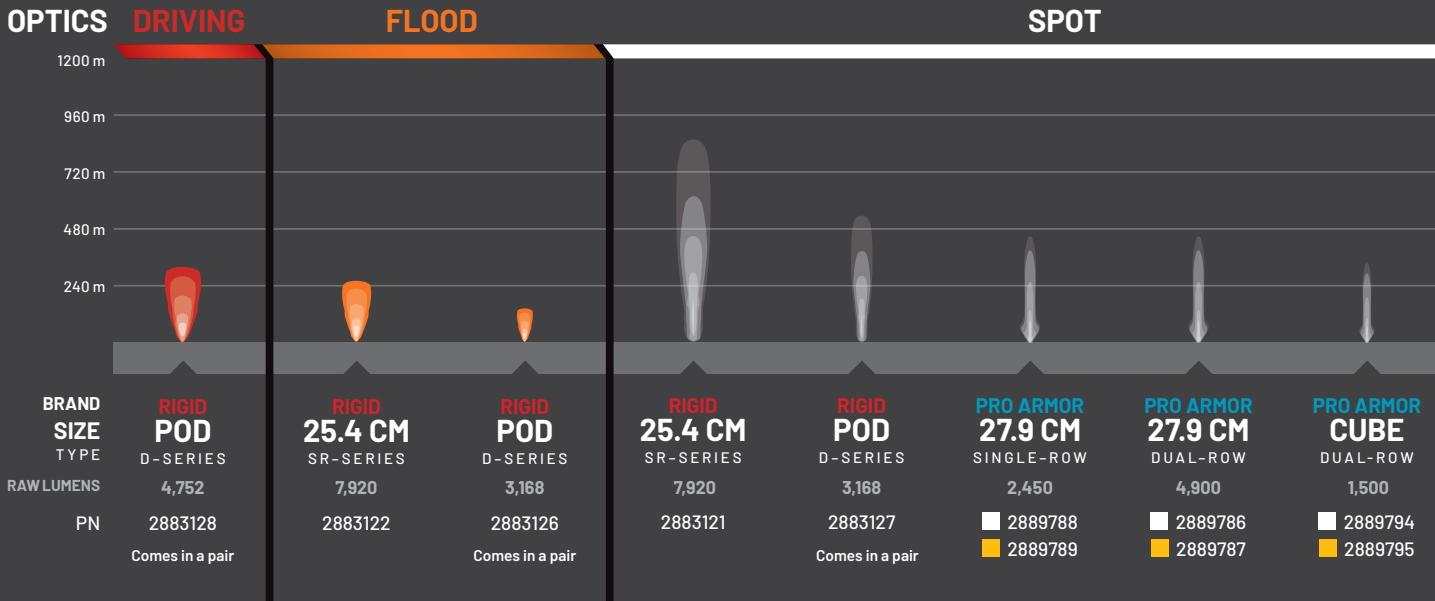

Available in 25.4 cm & 81.3 cm

**D-SERIES PRO**

Compact to fit almost anywhere with high output and low energy usage.

Available in Driving, Flood & Spot

**LIGHT BAR OPTIONS**

**BUILD YOUR VISION**

Consider the optics, angle & how you will use your vehicle to choose the right light or set of lights.