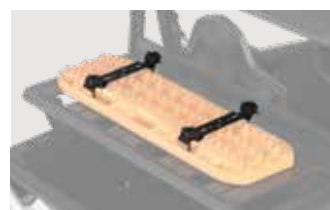

### GUN MOUNTING BRACKET

- Mount Kolpin Stronghold Gun Boots to Rhino-Rack systems when paired with Auto-Latch Mount (2884106), sold separately

» 2889327

GENERAL XP 1000/4 '20-24  
GENERAL 1000/4 '16-24

See P. 22 for more hunt information